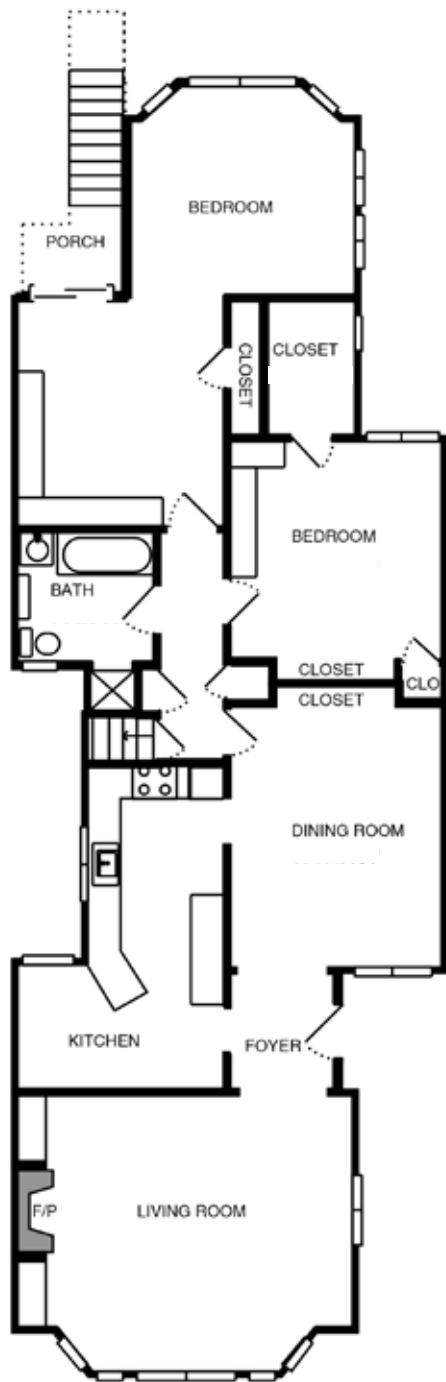

# 2542 15TH AVENUE

SAN FRANCISCO, CA 94127

MAIN LEVEL

LOWER LEVEL

Rendering by The Home Depot.  
All measurements are approximate while deemed reliable, no information on these floor plans should be relied upon without independent verification.