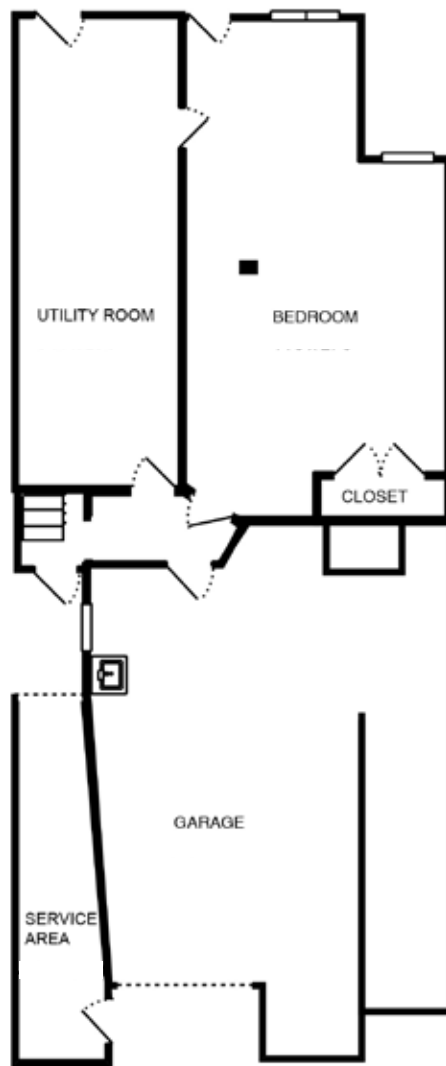

# 2542 15TH AVENUE

SAN FRANCISCO, CA 94127

MAIN LEVEL

LOWER LEVEL

Rendering by The Home Depot.  
All measurements are approximate while deemed reliable, no information on these floor plans should be relied upon without independent verification.